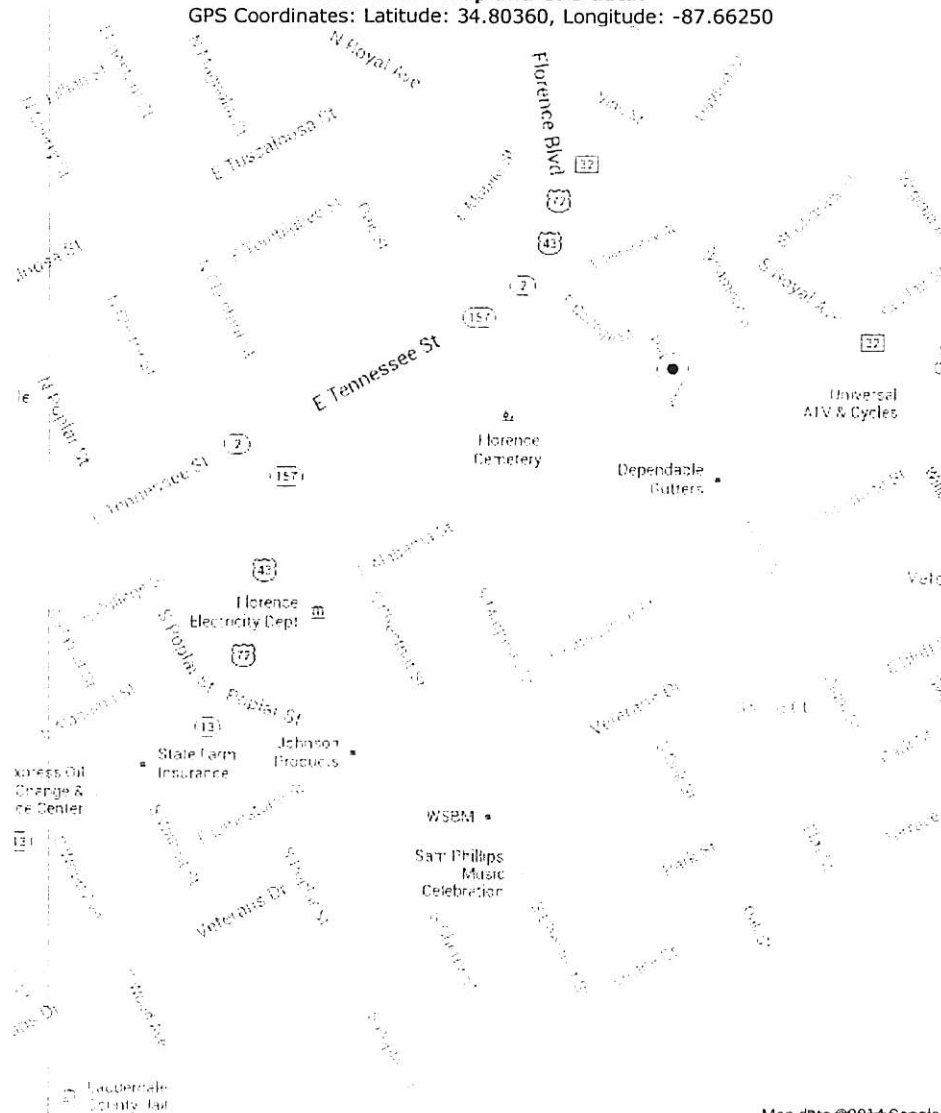

Interactive map and GPS data:

GPS Coordinates: Latitude: 34.80360, Longitude: -87.66250

Map data ©2014 Google

Click and drag on the map to view surrounding area.

[Privacy Statement](#) and [Terms of Service](#)