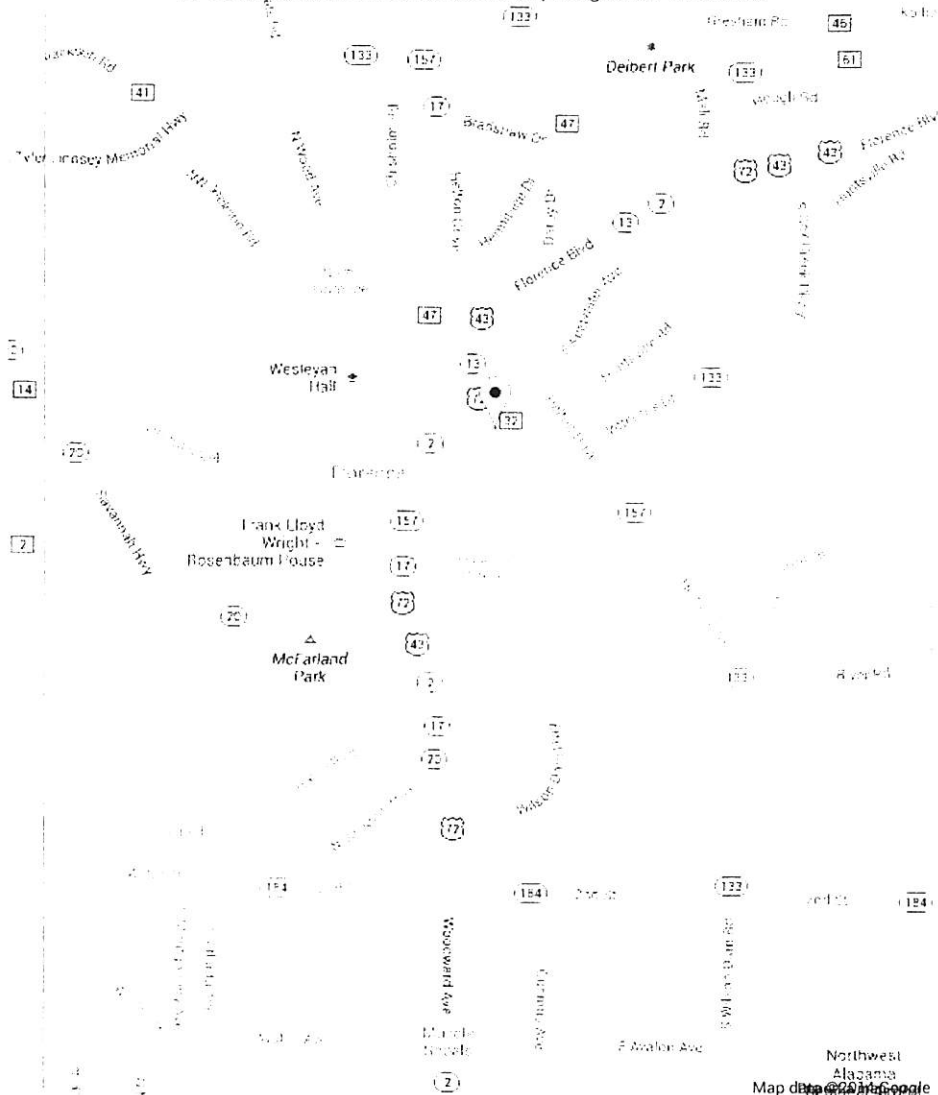

Info Map

Interactive map and GPS data:

GPS Coordinates: Latitude: 34.80360, Longitude: -87.66250

Click and drag on the map to view surrounding area.

Map data © 2014 Google

[Privacy Statement and Terms of Service](#)